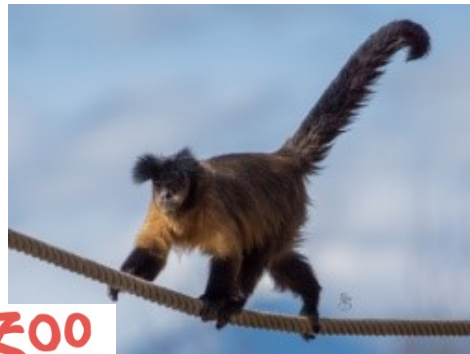

coati

cotton-top tamarin

green iguana

emperor tamarin

sloth

capuchin monkey

squirrel monkey

red-eared slider

cougar

rhino

cheetah

lion

ibex

wolverine

coati

cotton-top tamarin

green iguana

emperor tamarin

sloth

ZOO
SALZBURG
HELLBRUNN

capuchin monkey

ZOO
SALZBURG
HELLBRUNN

squirrel monkey

ZOO
SALZBURG
HELLBRUNN

red-eared slider

ZOO
SALZBURG
HELLBRUNN

cougar

ZOO
SALZBURG
HELLBRUNN

rhino

ZOO
SALZBURG
HELLBRUNN

cheetah

lion